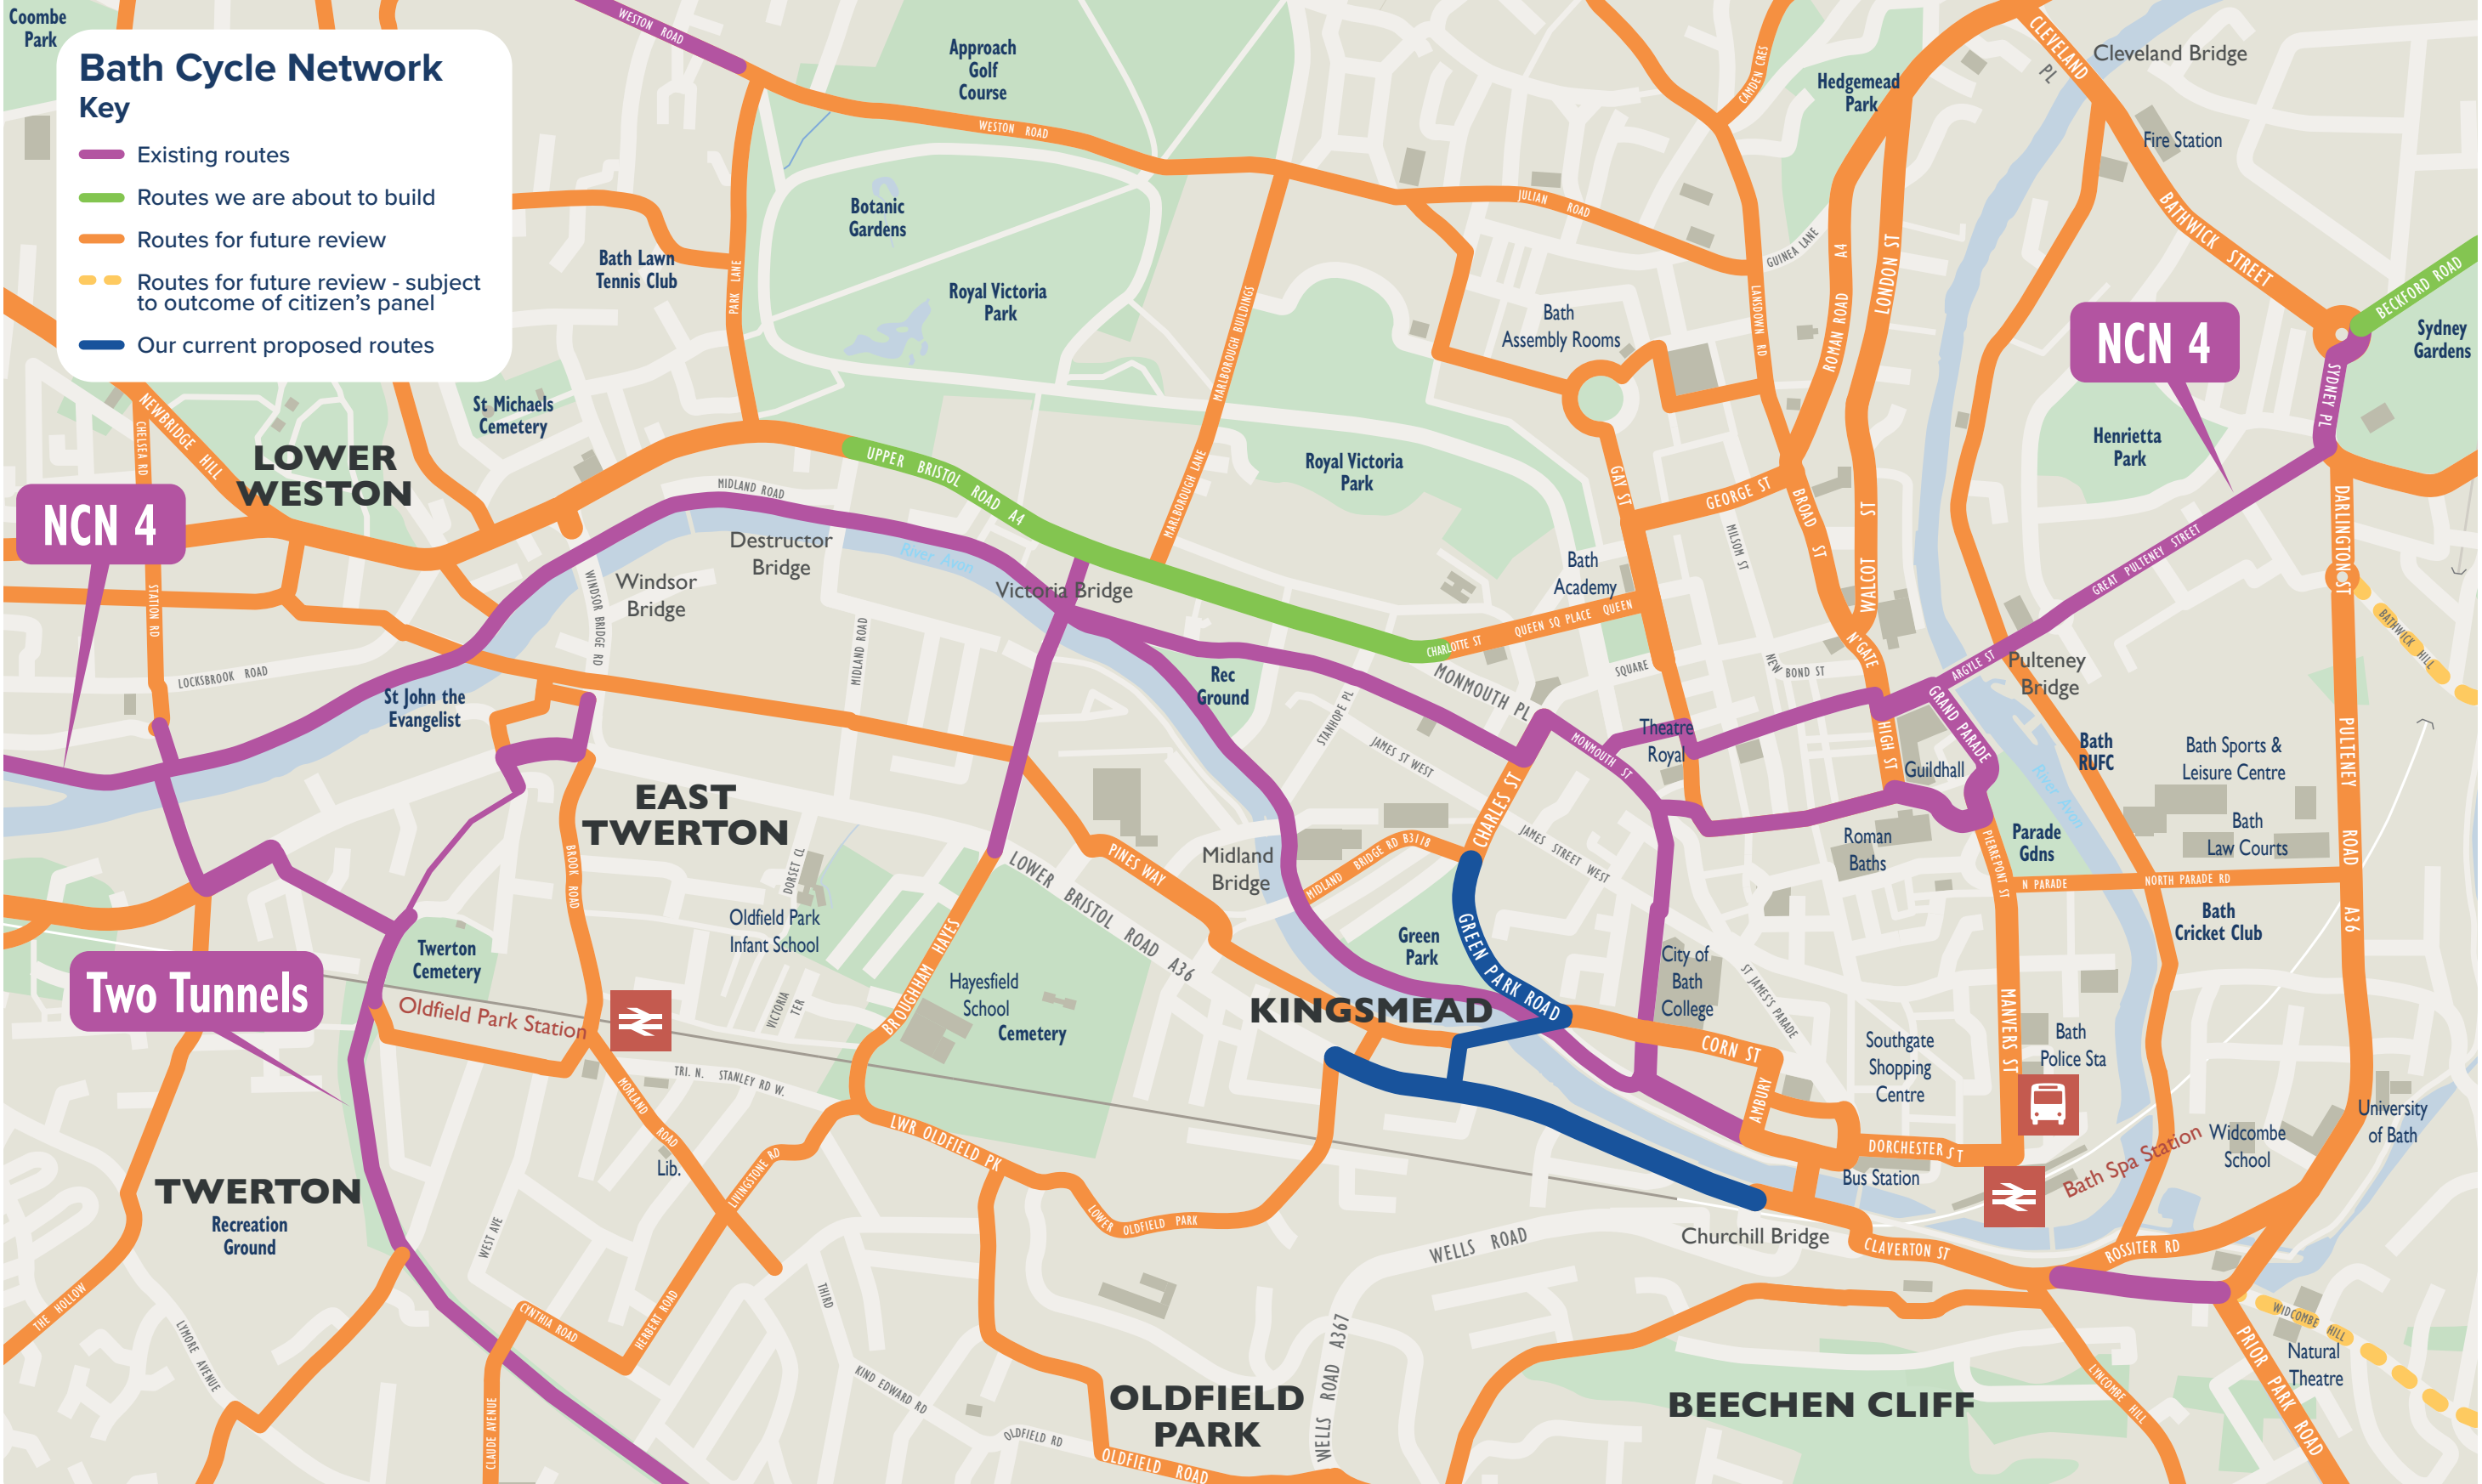

# Bath Cycle Network Key

- Existing routes
- Routes we are about to build
- Routes for future review
- Routes for future review - subject to outcome of citizen's panel
- Our current proposed routes

NCN 4

NCN 4

Two Tunnels

KINGSMEAD

LOWER WESTON

EAST TWERTON

TWERTON

OLDFIELD PARK

BEECHEN CLIFF