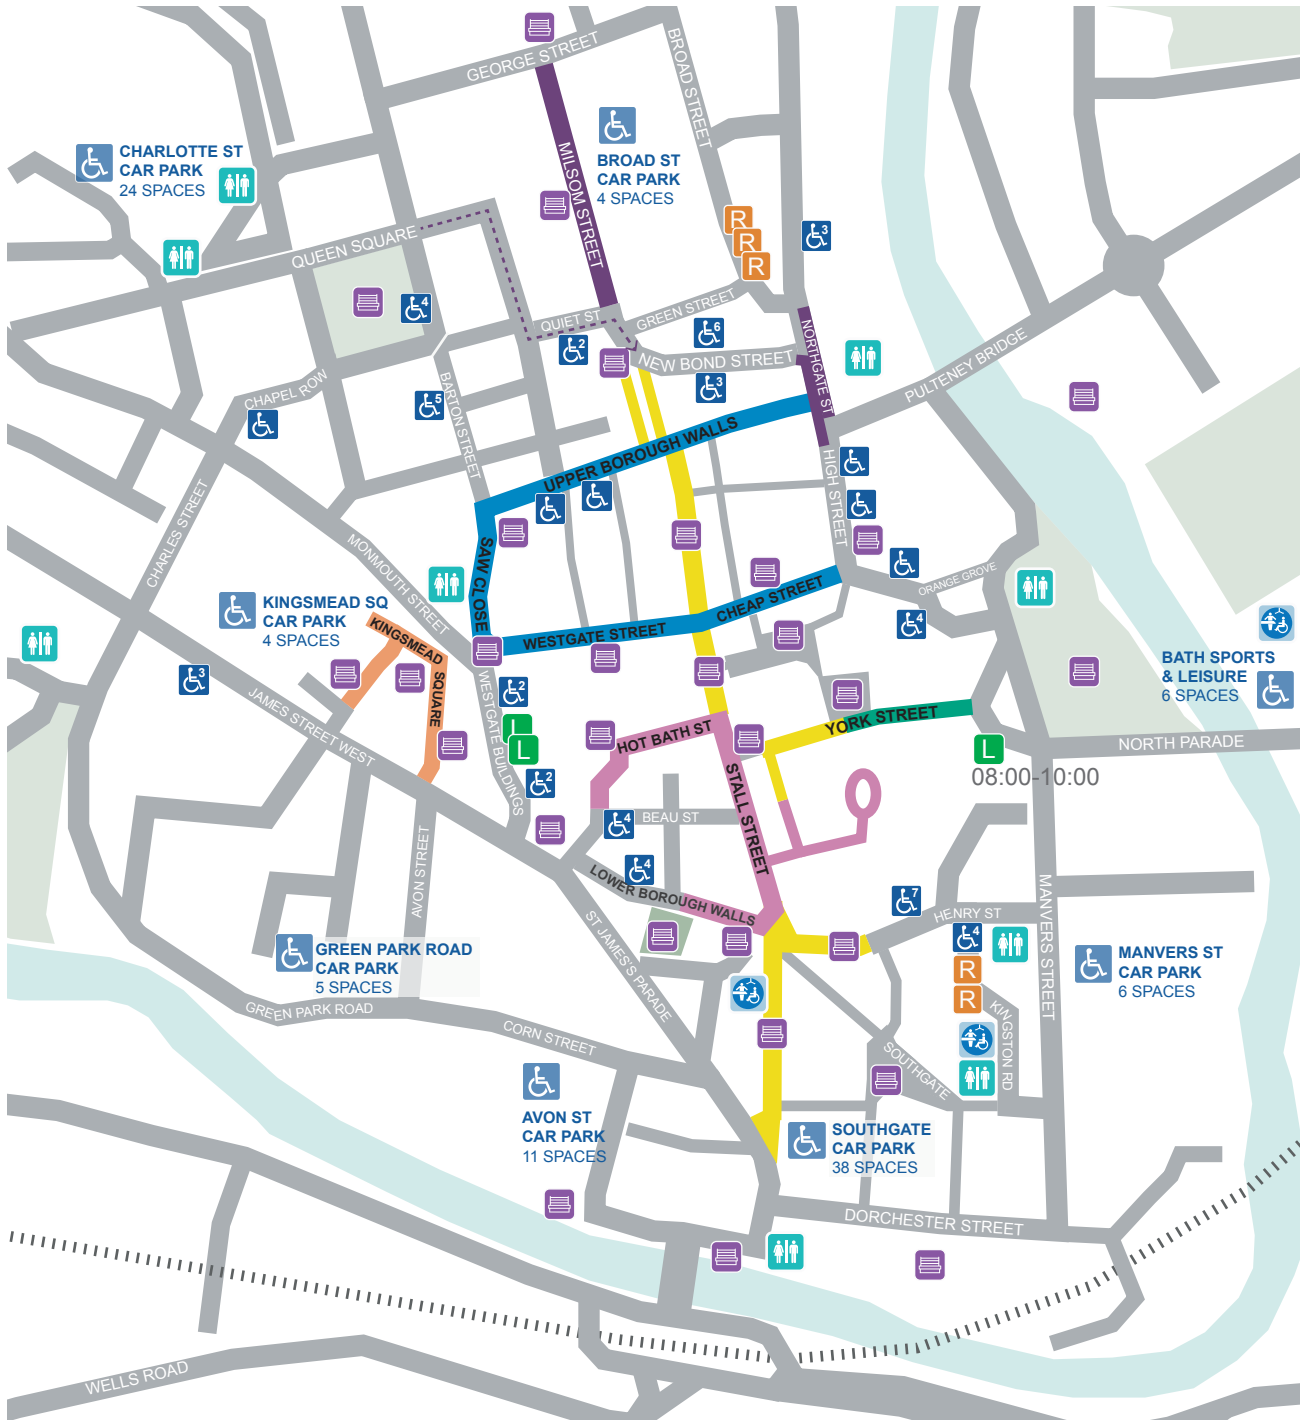

Access restrictions and parking

Bath City Centre

- | | | |
|-----------------------------------|--|---|
| Disabled Bays | Access restriction - 10am-6pm
Access permitted for Blue Badge holders, including parking on double yellow lines | Bus gate - 10am-6pm |
| New Residents Permit bays | Access restriction - 10am-10pm | Route to Disabled bays during hours of the bus gate |
| New Loading bays | Access restriction - 11am-midnight | Public toilets |
| Public seating available | | Changing Place facilities |
| Access restriction - 24hr Mon-Sun | | |
| Access restriction 10am-6pm | | |