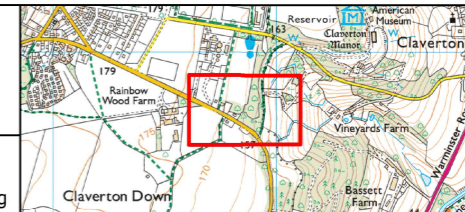

Parking Zones in Area

Zone 9

- No Parking and No Loading at Any Time
- No Parking Between Times Stated & No Loading Between Times Stated
- No Parking at Any Time
- No Parking Between Times Stated
- Limited Parking
- Permit Parking Place
- PP & PFP Place
- Other restrictions not covered in this order

NORTH
 1:1250 @ A3

NR : No Return
 PP : Permit Parking
 PFP : Paid-For-Parking

Locality	Bath
TRO Area	Bath South East Outer Area
Tile	M14
Date	06/01/2022

L13

M13

L14

M15

Mon - Sat
 8am - 6pm
 2hrs max, NR 4hrs

CLAVERTON DOWN ROAD

LIMEKILN LANE