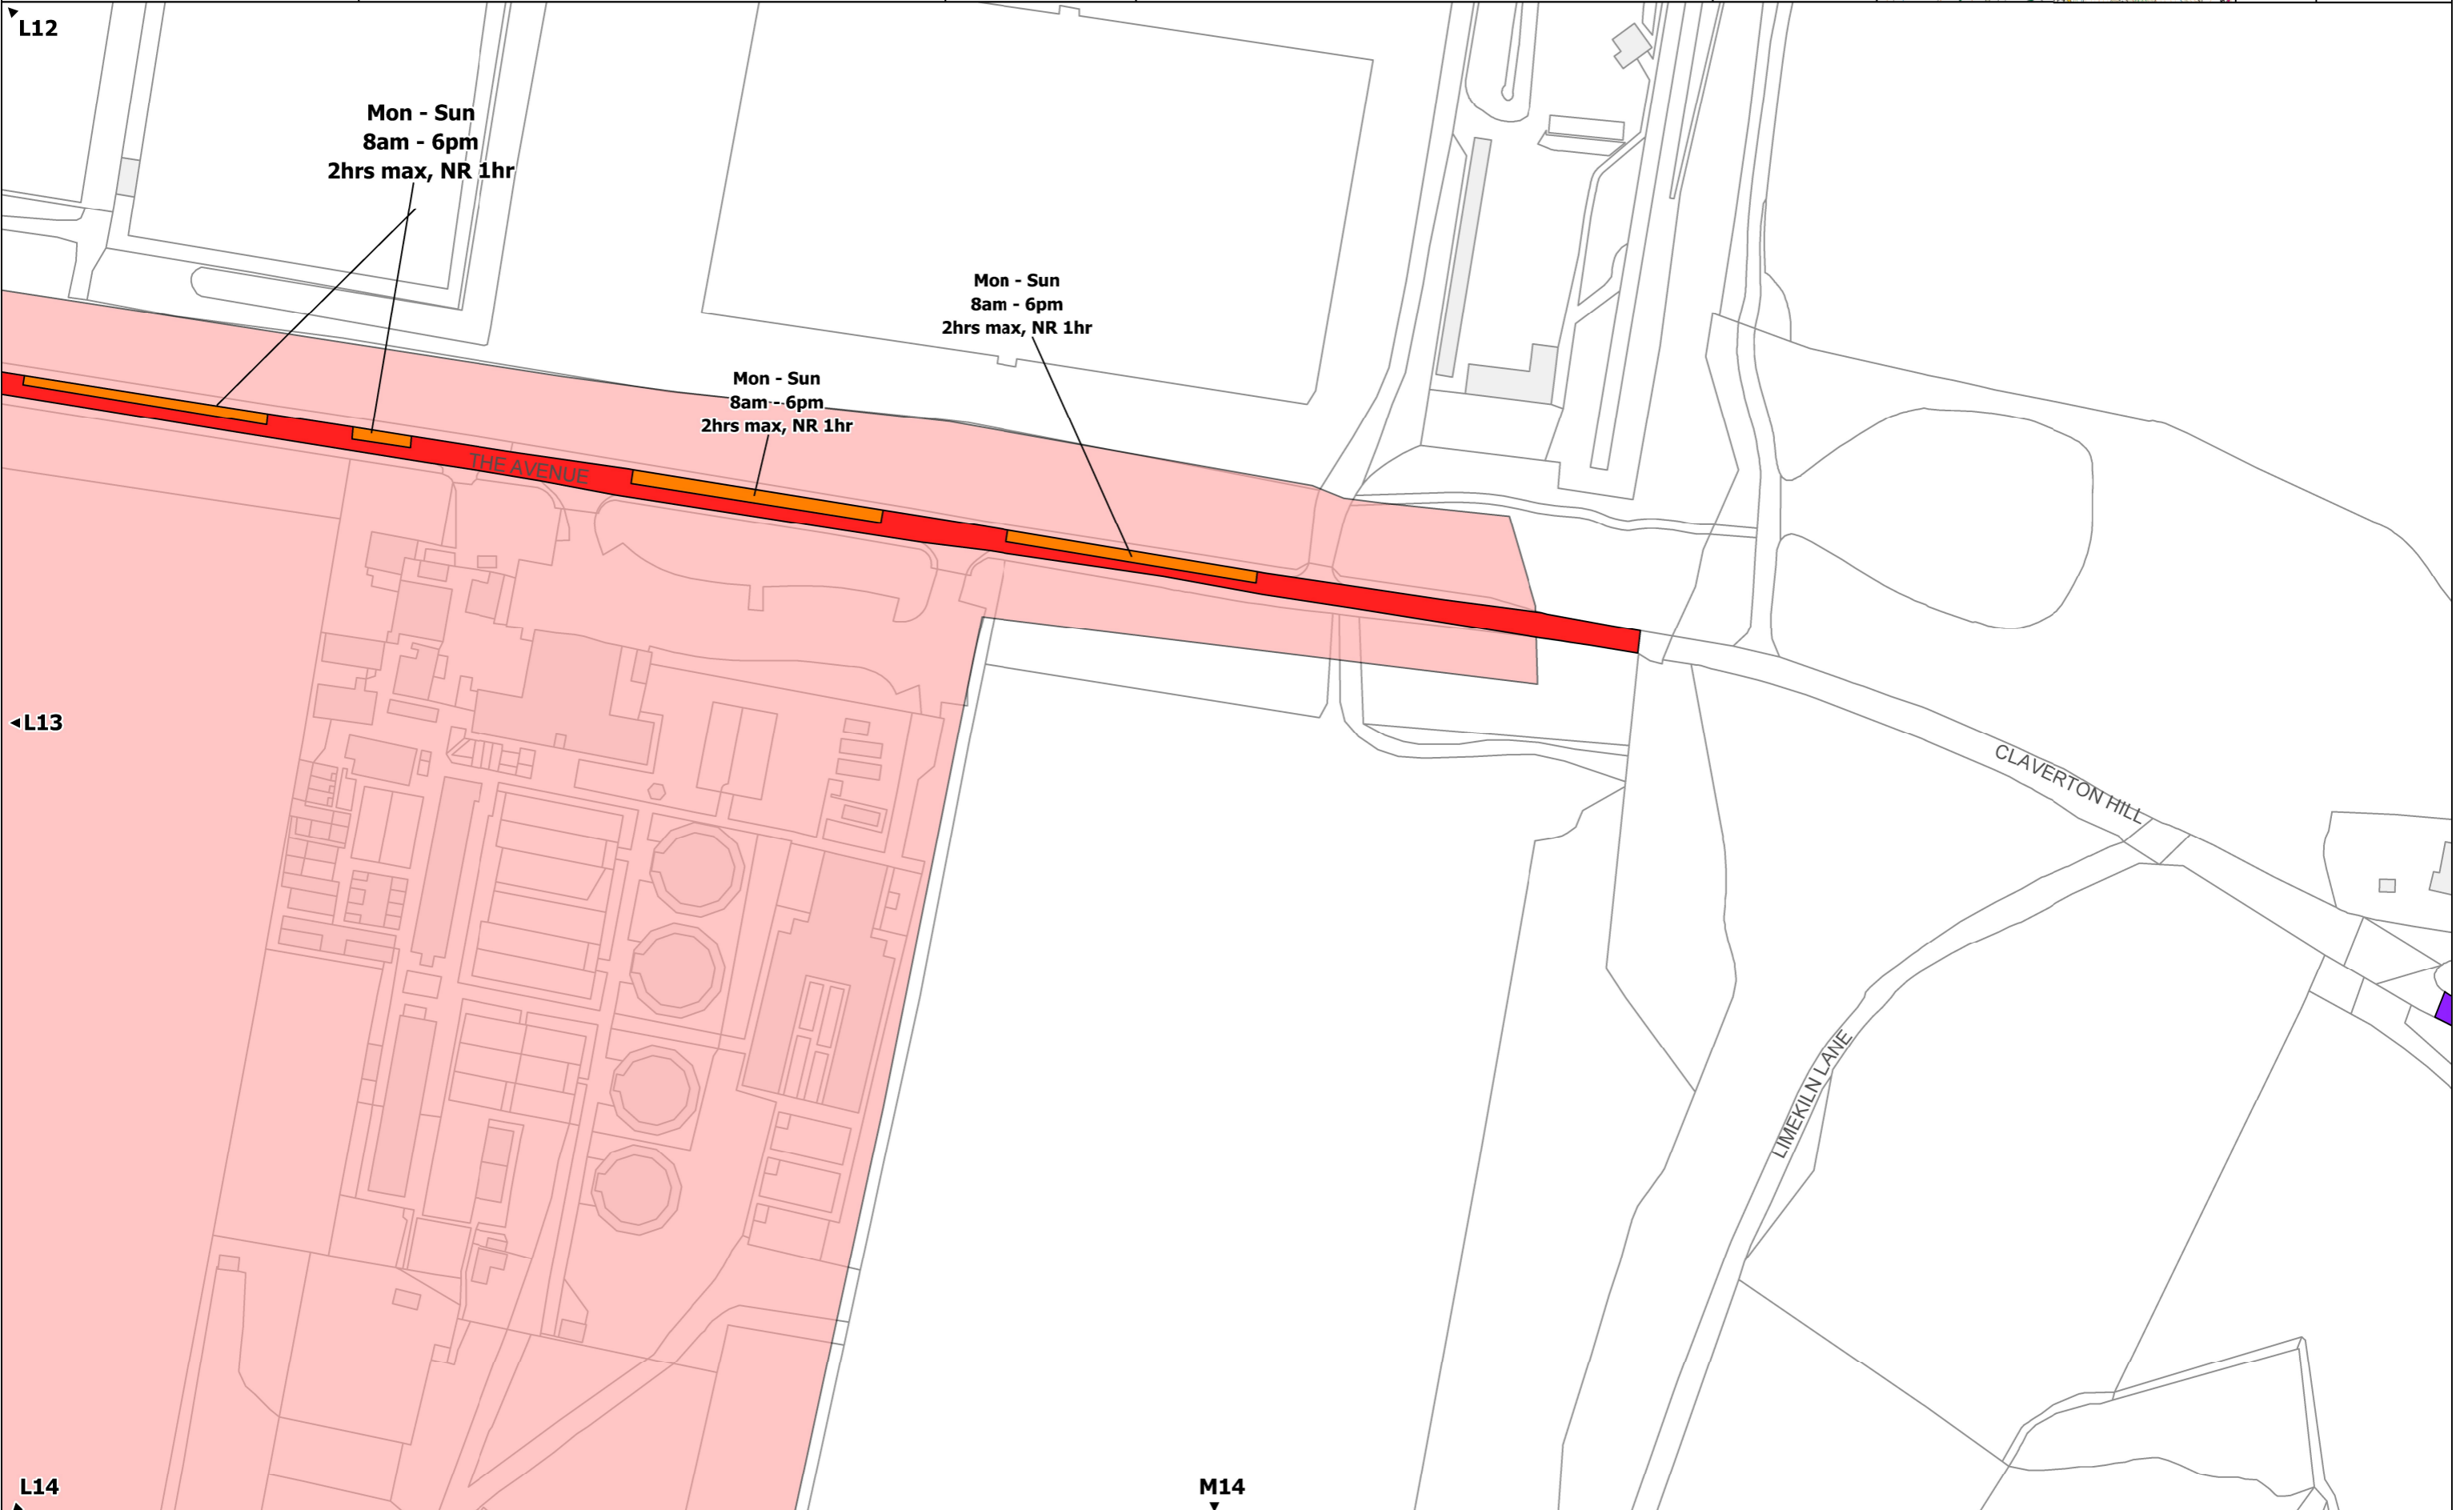

Parking Zones in Area

Zone 9

- No Parking and No Loading at Any Time
- No Parking Between Times Stated & No Loading Between Times Stated
- No Parking at Any Time
- No Parking Between Times Stated
- Limited Parking
- Permit Parking Place
- Permit Parking & Paid For Parking Place
- Other restrictions not covered in this order

1:1250 @ A3

NR : No Return

Locality	Bath
TRO Area	Bath South East Outer Area
Tile	M13
Date	06/01/2022

L12

L13

L14

M14