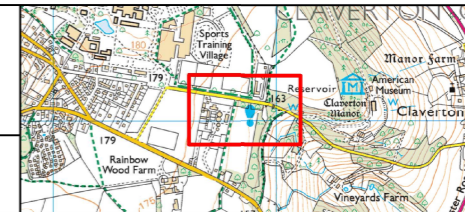

Parking Zones in Area

Zone 9

- No Parking and No Loading at Any Time
- No Parking Between Times Stated & No Loading Between Times Stated
- No Parking at Any Time
- No Parking Between Times Stated
- Limited Parking
- Permit Parking Place
- Permit Parking & Paid For Parking Place
- Other restrictions not covered in this order

1:1250 @ A3

NR : No Return

Locality	Bath
TRO Area	Bath South East Outer Area
Tile	M13
Date	06/01/2022

L12

L13

L14

M14