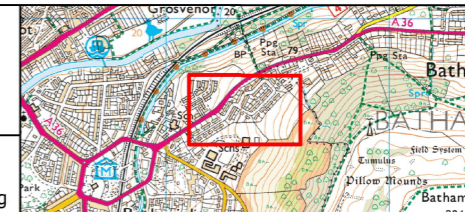

Parking Zones in Area

Zone 14

- No Parking and No Loading at Any Time
- Limited Parking
- No Parking Between Times Stated & No Loading Between Times Stated
- Permit Parking Place
- No Parking at Any Time
- PP & PFP Place
- No Parking Between Times Stated
- Other restrictions not covered in this order

**NORTH**

1:1250 @ A3

NR : No Return  
 PP : Permit Parking  
 PFP : Paid-For-Parking

Locality	Bath
TRO Area	Bath South East Outer Area
Tile	J8
Date	06/01/2022