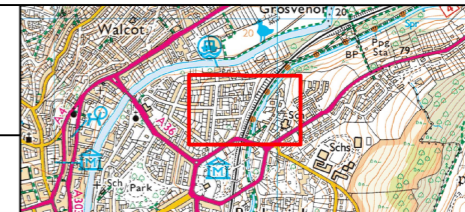

Parking Zones in Area

- Zone 1
- Zone 10

- No Parking and No Loading at Any Time
- No Parking Between Times Stated & No Loading Between Times Stated
- No Parking at Any Time
- No Parking Between Times Stated

- Limited Parking
- Permit Parking Place
- Permit Parking & Paid For Parking Place
- Other restrictions not covered in this order

1:1250 @ A3

NR : No Return

Locality	Bath
TRO Area	Bath South East Outer Area
Tile	I8
Date	06/01/2022