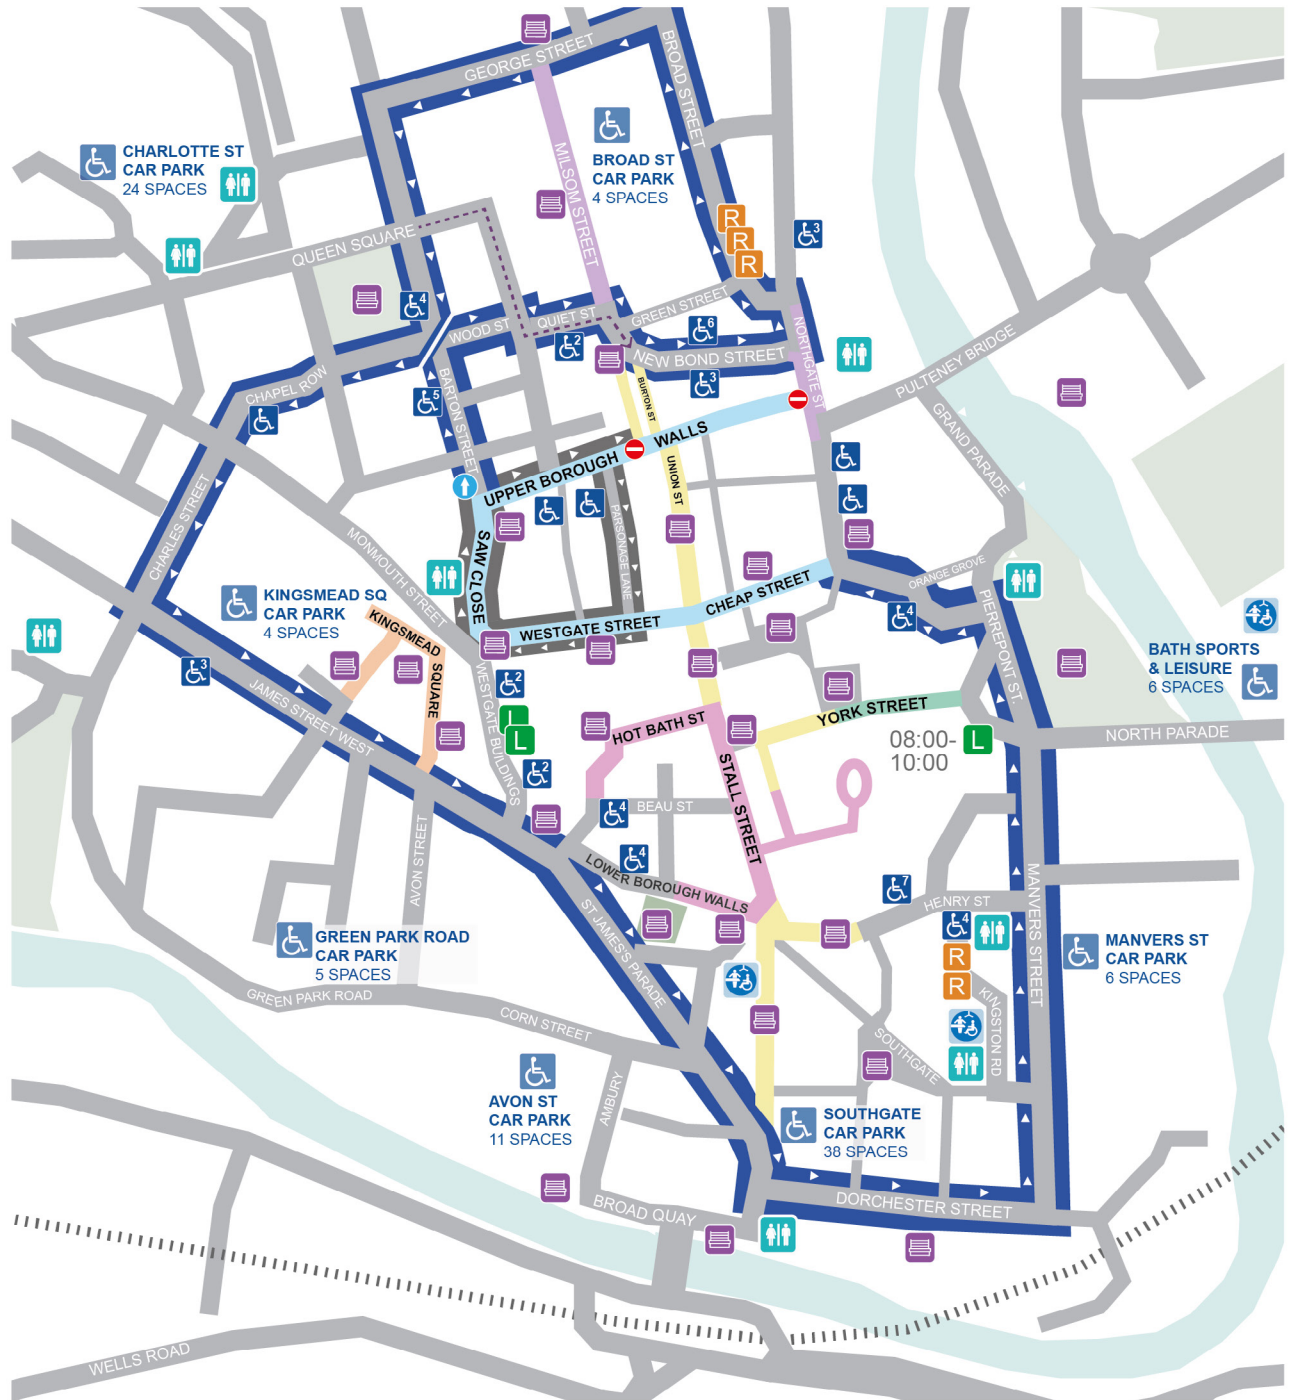

**Upper Borough Walls temporary access diversion
October - November 2023**

-  Disabled Bays
-  New Residents Permit bays
-  Loading bays
-  Public seating available
-  Access restriction - 24hr Mon-Sun
-  Access restriction 10am-6pm
-  Temporary Exit
-  Access restriction - 10am-6pm
Access permitted for Blue Badge holders, including parking on double yellow lines
-  Access restriction - 10am-10pm
-  Access restriction - 11am-midnight
-  Parsonage Lane diversion (for smaller vehicles only)
-  Bus gate - 10am-6pm
-  Route to Disabled bays during hours of the bus gate
-  Public toilets
-  Changing Place facilities
-  Upper Borough Walls diversion