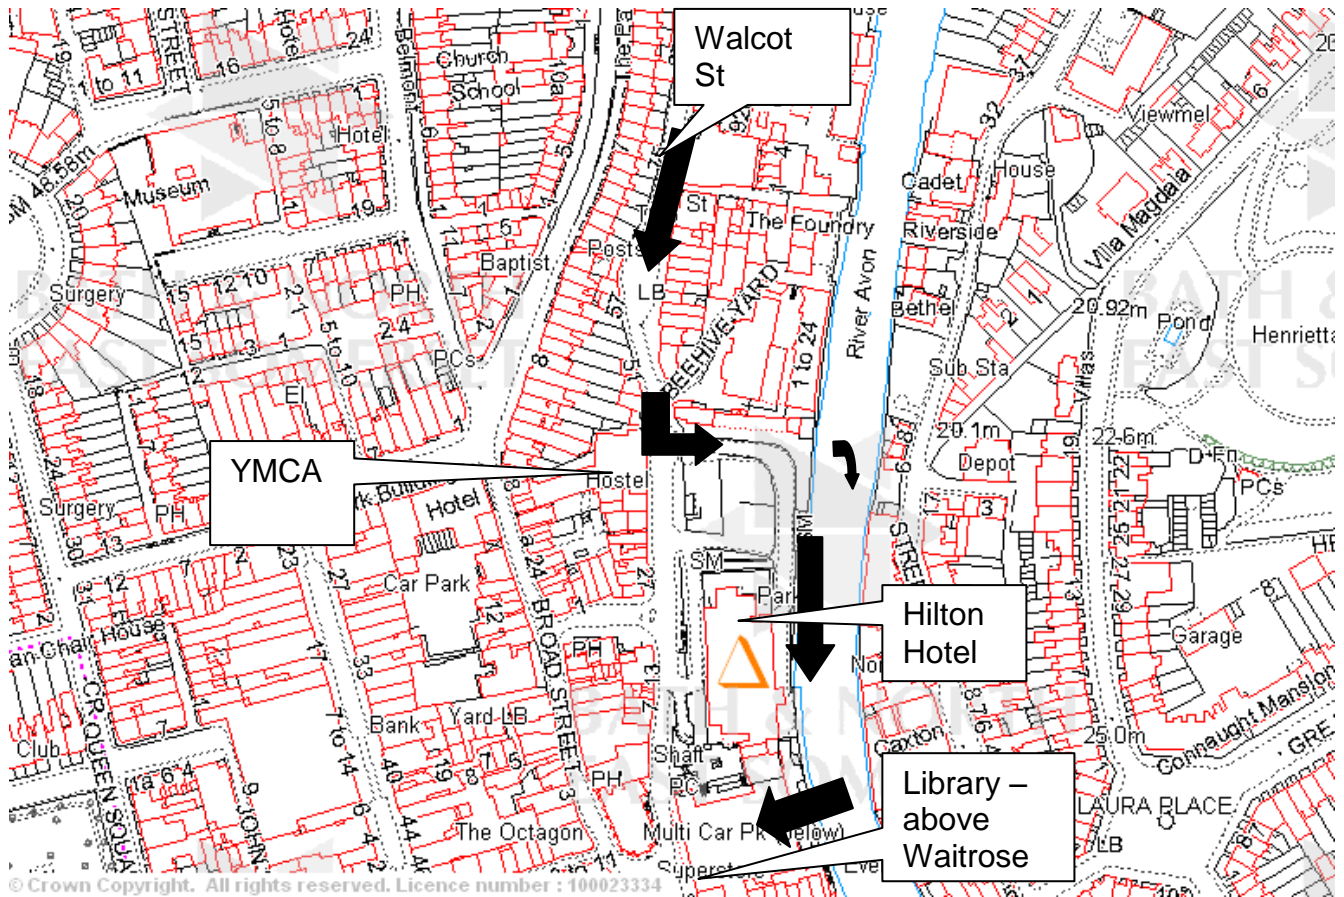

# Bath Central Library – Getting to the Loading Bay

To get to loading bay – follow the black arrows

- Drive down Walcot Street
- Turn left opposite the YMCA into a service road that goes downhill and then behind the Cattle Market car park and under the Podium Centre

NB this is BEFORE the Hilton Hotel (If you overshoot the turning you can go round the block via Broad Street)

- Follow service road along for a few hundred yards.
- Go into the loading bay area.
- Library bay is the first one on the right as you enter
- Lift is the right hand one.

*Beware of Waitrose delivery lorries*